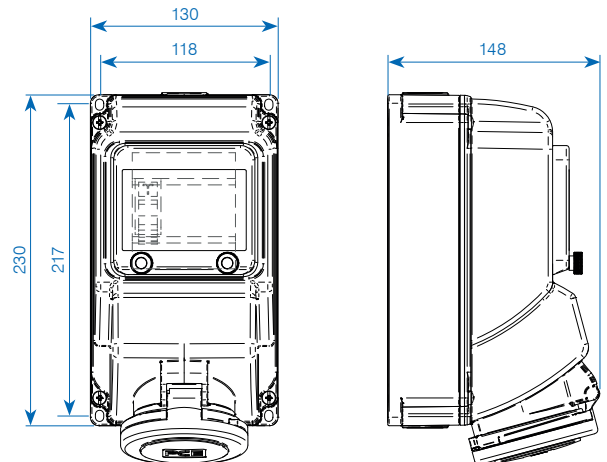

«Fused» wall socket

Features

- with screw clamps
- material housing: PC/ABS
- contacts: nickel-plated contacts
- cable entry from above, below or the rear
- with DIN rail
- hinged window for 5 modules incl. blind screw plug
- IP44 splash-proof

Wall socket 16A

Wall socket 32A

Item no.	Designation
✓ 167618	Wall socket 16A, 5P, with RCD 25A/30mA
✓ 167619	Wall socket 16A, 5P, with RCBO 16A/30mA
✓ 167620	Wall socket 32A, 5P, with RCD 40A/30mA
✓ 167621	Wall socket 32A, 5P, with RCBO 32A/30mA