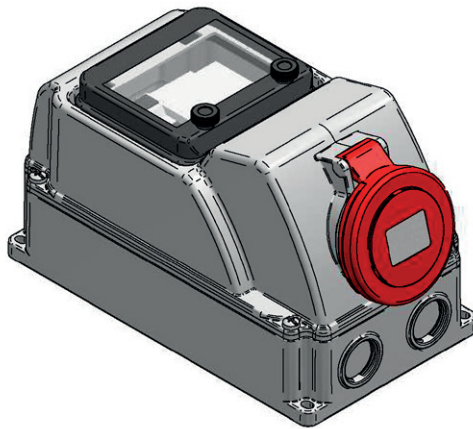

«Fused» wall socket

Features

- with screw clamps
- material housing: PC/ABS
- contacts: nickel-plated contacts
- cable entry from above, below or the rear
- with DIN rail
- hinged window for 5 modules incl. blind screw plug
- IP44 splash-proof

Wall socket 16A

Wall socket 32A

Item no.	Designation
✓ 167618	Wall socket 16A, 5P, with RCD 25A/30mA
✓ 167619	Wall socket 16A, 5P, with RCBO 16A/30mA
✓ 167620	Wall socket 32A, 5P, with RCD 40A/30mA
✓ 167621	Wall socket 32A, 5P, with RCBO 32A/30mA