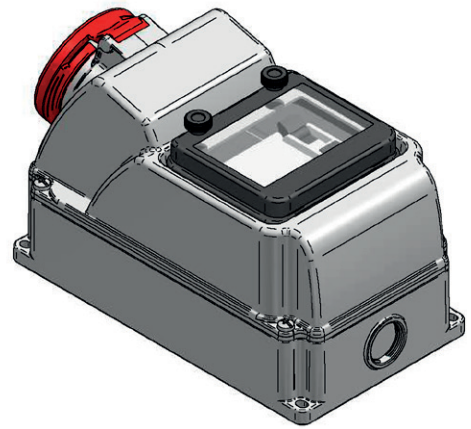

«Fused» wall socket

Features

- with screw clamps
- material housing: PC/ABS
- contacts: nickel-plated contacts
- cable entry from above, below or the rear
- with DIN rail
- hinged window for 5 modules incl. blind screw plug
- IP44 splash-proof

Wall socket 16A

Wall socket 32A

Item no.	Designation
✓ 167618	Wall socket 16A, 5P, with RCD 25A/30mA
✓ 167619	Wall socket 16A, 5P, with RCBO 16A/30mA
✓ 167620	Wall socket 32A, 5P, with RCD 40A/30mA
✓ 167621	Wall socket 32A, 5P, with RCBO 32A/30mA