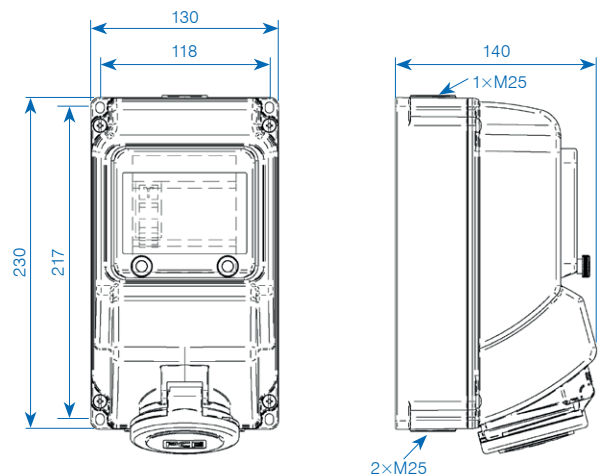

«Fused» wall socket

Features

- with screw clamps
- material housing: PC/ABS
- contacts: nickel-plated contacts
- cable entry from above, below or the rear
- with DIN rail
- hinged window for 5 modules incl. blind screw plug
- IP44 splash-proof

Wall socket 16A

Wall socket 32A

Item no.	Designation
✓ 167618	Wall socket 16A, 5P, with RCD 25A/30mA
✓ 167619	Wall socket 16A, 5P, with RCBO 16A/30mA
✓ 167620	Wall socket 32A, 5P, with RCD 40A/30mA
✓ 167621	Wall socket 32A, 5P, with RCBO 32A/30mA